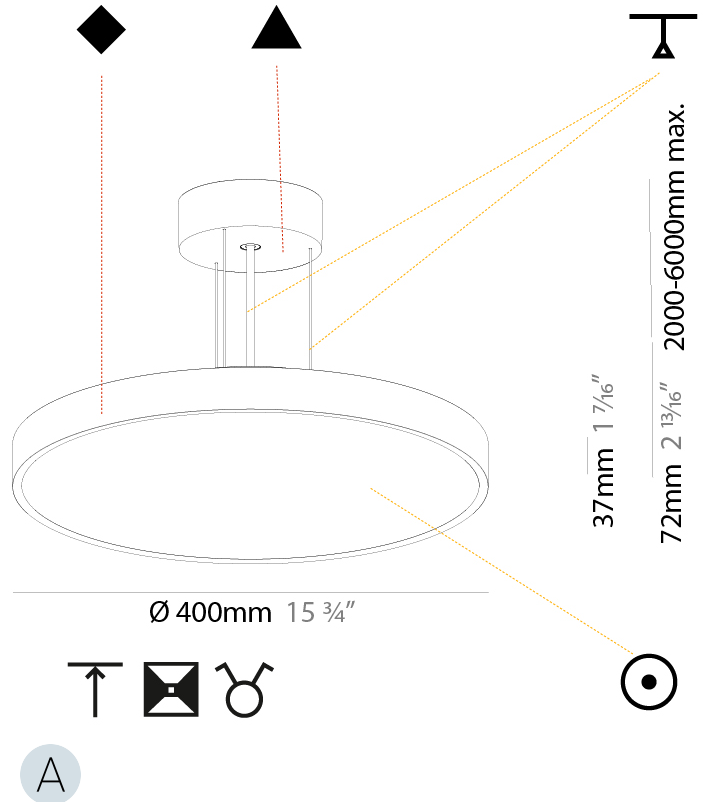

GENERAL

Series: Sign Diva
Subseries: Sign Diva
Partner: Prolicht
Division: Architectural
Installation: Suspension
Product Type: Pendant
Mounting Location: Ceiling
Light Distribution: Direct / Indirect

PHYSICAL

Shape: Round
Diameter (mm): 400
Diameter (in): 15 3/4
Height (mm): 72
Height (in): 2 13/16
Max. Overall Height (mm): 2072
Max. Overall Height (in): 81 3/16
Weight (kg): 3.398
Weight (lbs): 7.49
Diffuser: PMMA - Opal / Micro-Prism / Sparkling Secret / Vintage Industrial with Shine Ring
Fixture Finish: SSR / BKV / CWI / CRY / HAB / UFT / ITA / RUA / FTG / MYG / LOD / PUS / FRO / FUP / KIA / POP / BLS / SPG / MEY / GOH / CHC / COM / ABZ / JAG / OBR / MOS / ROR
Fixture Material: PMMA / Extruded Aluminum / Steel
Cable Details: 2000mm or 6000mm Transparent Cable

ELECTRICAL

Lamp Type: LED (Zhaga Standard)
Input Wattage (W): 34.1
Total Output Wattage (W): 16 / 12
Dimming: Tri-Mode (Non-Dimming and Phase Dimming (120Vac only) and 0-10V Dimming)
Driver Included: Yes
Driver Location: Integrated
Driver Type: Constant Current - Universal
Driver Class: Class 2
Input Voltage (V): 120 - 277
Constant Current (MA): 500

LED

Color Temperature (°K): 2700 / 3000 / 3500 / 4000
Max. Delivered Lumen (lm): 2676 / 2651 / 2681 / 2736
CRI: >90 CRI
Lamp Life (hrs): 50000

OPTICAL

RATINGS AND CERTIFICATIONS

Certified By: Certified for North American Standards
IP rating: IP20